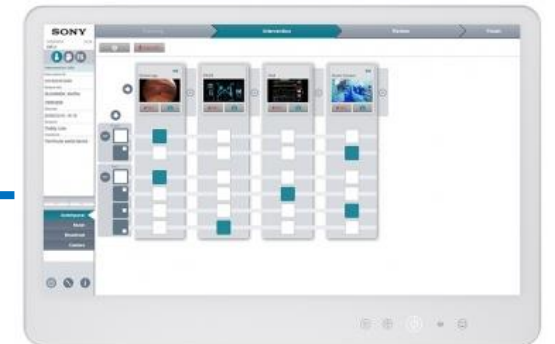

Full-HD-Transmission / Recording

SRG-X120/400

NU-CA30E (Nucleus IP Camera license)

Cat 6a

Cat 6a

Nucleus GUI to:

- Control SRG Camera (PTZ)
- Trigger recording

4K-Transmission (visual lossless 600Mbits) / Recording

SRG-X120/400

SRG-X120/400 – 4K-Lizenz

NU-CA30E (Nucleus IP Camera license)

Nucleus GUI to:
- Control SRG Camera (PTZ)
- Trigger recording

NU-IP3T (Nucleus Transmitter)

NU-IP3TE (Nucleus Transmitter 4K-Lizenz)