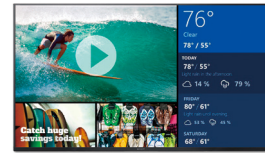

BRAVIA Meeting (WQ-BM1)

BRAVIA Meeting enables centralized management of displays and interactive meetings via a network. The optional software, BRAVIA Meeting, enables remote monitoring of multiple displays, power control, and configuration changes. In addition, displaying PC screen shots wirelessly and annotation which enhances in-meeting collaboration.

BRAVIA Signage (WQ-BS1)

BRAVIA Signage simplifies management and distribution of signage content across multiple networked BRAVIA displays. Group displays, schedule content playout and more – everything's included with this highly flexible package.