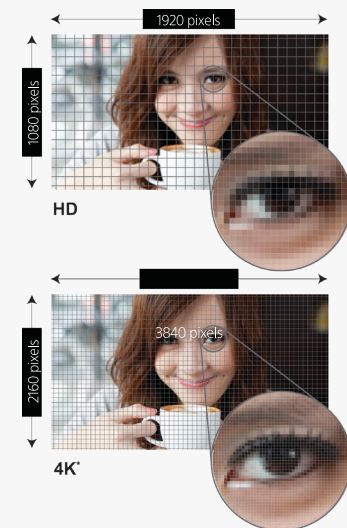

New functionality**

Discover a new world of possibilities with the new BRAVIA functionality. From easily mirroring your content into your BRAVIA with Apple AirPlay and Chromecast-built in, to using DICOM, and supporting the Wi-Fi 5GHz.