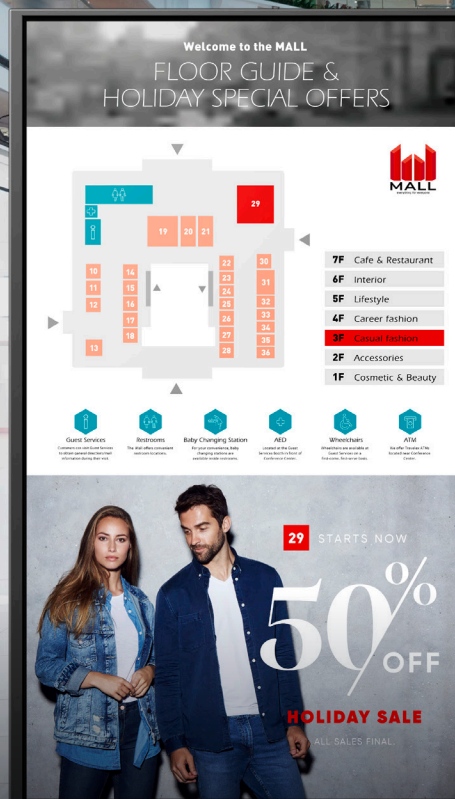

Complete Simplicity